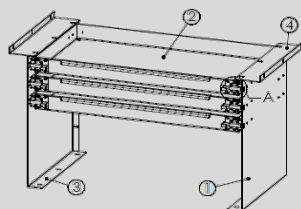

Shelf Kits

GALVANIZED DIVIDER TRAY KITS

Call For Pricing

SLIDE OUT DRAWER UNITS

Call For Pricing