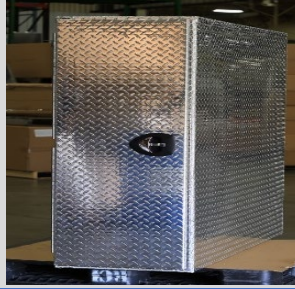

Storage Packs

Standard Powder Coat is Textured Black
Gloss Black, No Up Charge, But Must Specify
Steel Boxes: $50.00 for White Powder Coat

**J-Series
Storage Pack**

Not eligible for combined quantity breaks.

J SERIES STORAGE PACKS Pan formed doors, continuous stainless steel hinges, automotive bulb seal, gas props, Anchor latches

Size (LxHxD)	Wt.	Part Number	Suggested List

Steel Powder Coated Granite Black

96"x24"x24"	286	JM962424.S	$1,452.23
96"x36"x24"	362	JM963624.S	$1,744.01
96"x48"x24"	438	JM964824.S	$1,797.20
96"x58"x24"	514	JM965824.S	$1,943.52
Welded-in shelf		.SH (single)	

.125 Diamond Bright Aluminum

96"x24"x24"	180	JU962424.U	$2,285.00
96"x36"x24"	224	JU963624.U	$2,666.54
96"x48"x24"	269	JU964824.U	$3,112.02
96"x58"x24"	314	JU965824.U	$3,439.89
Welded-in shelf		.UH (single)	

Optional Integrated Mounting Angle

	12 Ga Steel	.SN	$404.70
	.190 Aluminum	.UN	$804.10

Storage Packs

Standard Powder Coat is Textured Black
Gloss Black, No Up Charge, But Must Specify
Steel Boxes: $50.00 for White Powder Coat