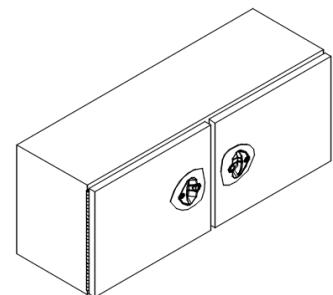

K-Series
Side swing door
w/ center post