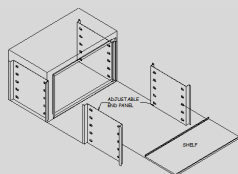

Shelf Kits

GALVANIZED DIVIDER TRAY KITS

Call For Pricing

SLIDE OUT DRAWER UNITS

Call For Pricing

SNAP IN ADJUSTABLE TRAY KIT

Pricing is below

GALVANIZED SHELF KITS FOR STANDARD UNDER BODY (16"Hx13"D) TOOL BOXES