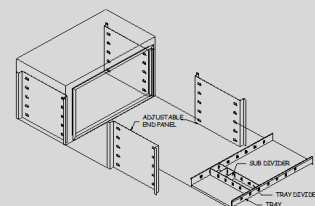

Shelf Kits

GALVANIZED DIVIDER TRAY KITS

Call For Pricing

SLIDE OUT DRAWER UNITS

Call For Pricing